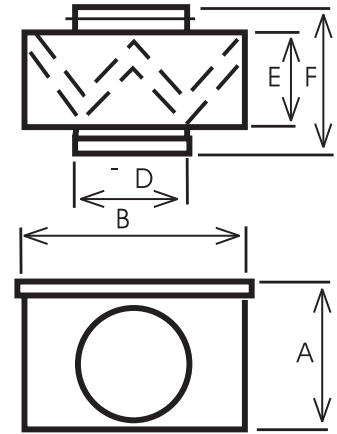

P: 800.961.7370
www.solerpalau-usa.com

MFL - Filtration Box

In-line heavy-duty cabinet filters of type EU3 grade filtration are designed for direct connection with standard circular ducting.

Dimensions inches/mm

Type	A	B	D	E	F
MFL-100	7 7/8 200	7 7/8 200	3 15/16 100	6 1/16 154	7 11/16 196
MFL-125	7 7/8 200	7 7/8 200	4 15/16 125	6 1/16 154	7 11/16 196
MFL-150	8 11/16 220	8 11/16 220	6 5/16 160	6 1/16 154	7 11/16 196
MFL-200	9 9/16 243	9 5/8 244	7 7/8 200	6 1/16 154	7 15/16 202
MFL-250	11 9/16 293	11 7/8 294	9 13/16 250	6 1/16 154	8 1/8 206
MFL-315	13 7/16 342	13 1/2 343	12 3/8 315	6 1/16 154	8 1/8 206