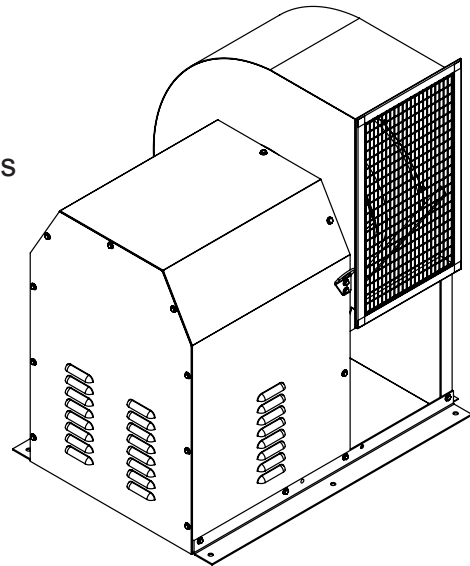

Features

- Heavy-gauge wire protects people and unwanted debris from entering fan outlet.
- Outlet guard comes with outlet flange.
- Not for UL762 use.
- Outlet guards meet OSHA guidelines.

CM MODEL	A (IN)	B (IN)
10	9	14-3/4
12	11	18
14	12	20
16	13	22
18	14	24-1/2
20	15-3/4	27-1/4
22	17-1/4	30-1/4
24	19-1/4	33-3/4
27	21	37-1/2
30	23	41-3/4
36	25-1/2	46-1/2

NOTE: DIMENSIONS ROUNDED TO NEAREST 1/4"

ACCESSORY MODEL	1	2	3	4	5	REMARKS

Project: _____	Submitted: _____
Customer: _____	Approved: _____
Location: _____	

JencoFan will not be responsible for fabrication changes or errors resulting from customer use of a non-current submittal drawing.