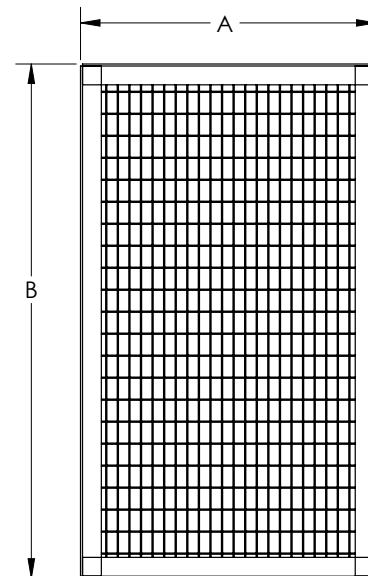

Features

- Heavy-gauge wire protects people and unwanted debris from entering fan outlet.
- Outlet guard comes with outlet flange.
- Not for UL762 use.
- Outlet guards meet OSHA guidelines.

CM MODEL	A (IN)	B (IN)
10	9	14-3/4
12	11	18
14	12	20
16	13	22
18	14	24-1/2
20	15-3/4	27-1/4
22	17-1/4	30-1/4
24	19-1/4	33-3/4
27	21	37-1/2
30	23	41-3/4
36	25-1/2	46-1/2

NOTE: DIMENSIONS ROUNDED TO NEAREST 1/4"

ACCESSORY MODEL	1	2	3	4	5	REMARKS

Project: _____	Submitted: _____
Customer: _____	Approved: _____
Location: _____	

JencoFan will not be responsible for fabrication changes or errors resulting from customer use of a non-current submittal drawing.