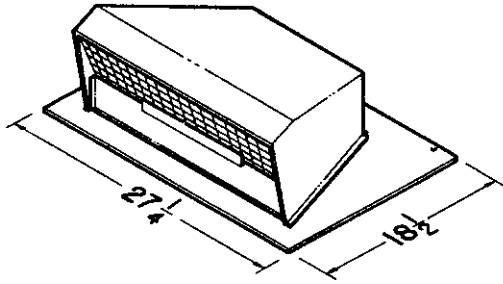

ROOF CAPS FOR FF/FFC UNITS

- Model 437**
- High capacity design - up to 1200 CFM
 - Built-in birdscreen
 - Steel, black electrically - bonded epoxy finish

- Model 636**
- Black electrically - bonded epoxy finish
 - Built-in backdraft damper & birdscreen
 - For 3" or 4" round duct

- Model 636AL**
- Same as Model 636 - except Aluminum
 - Natural finish

- Model 634**
- Black electrically - bonded epoxy finish
 - Built-in backdraft damper & birdscreen
 - For 3 1/4" x 10" or up to 8" round duct