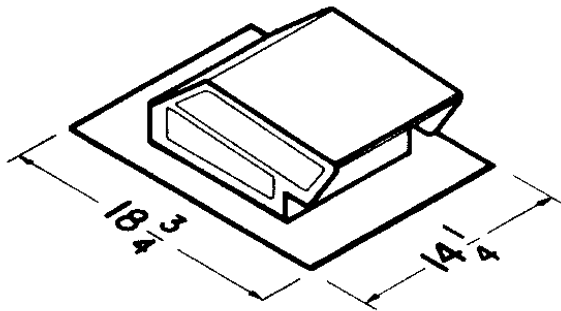

ROOF CAPS FOR FF/FFC UNITS

- Model 437**
- High capacity design - up to 1200 CFM
 - Built-in birdscreen
 - Steel, black electrically - bonded epoxy finish

- Model 636**
- Black electrically - bonded epoxy finish
 - Built-in backdraft damper & birdscreen
 - For 3" or 4" round duct

- Model 636AL**
- Same as Model 636 - except Aluminum
 - Natural finish

- Model 634**
- Black electrically - bonded epoxy finish
 - Built-in backdraft damper & birdscreen
 - For 3 1/4" x 10" or up to 8" round duct