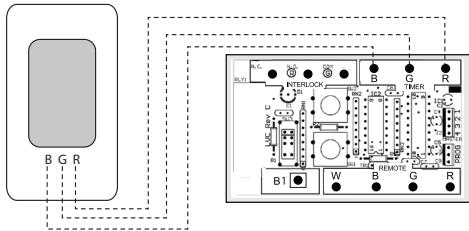

HR SERIES PUSH-BUTTON TIMER

HRT-3 PUSH-BUTTON TIMER 20 /40 /60 minutes

The HRT-3 allows high speed ventilation for 20, 40 or 60 minutes

Features

- Press the PUSH button once, the light indicator will blink one time. The unit will operate at high speed for 20 minutes, blinks twice, the unit will operate at high speed for 40 minutes, blinks 3 times, the unit will operate at high speed for 60 minutes.
- Compatible with the HR100V, HR160H and HR220H

Electrical Diagram

WARNING: Always unplug the unit before installation

Dimensions

S&P USA Ventilation Systems, LLC **S&P Canada Ventilation Products, Inc.**

6393 Powers Avenue
Jacksonville, FL 32217
P. 904-731-4711 · F. 904-737-8322
www.spvg-northamerica.com