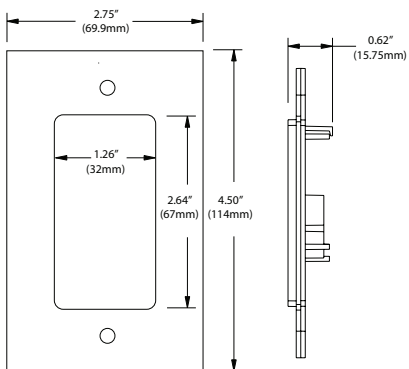

HR SERIES PUSH-BUTTON TIMER

HRT-3 PUSH-BUTTON TIMER 20 /40 /60 minutes

The HRT-3 allows high speed ventilation for 20, 40 or 60 minutes

Features

- Press the PUSH button once, the light indicator will blink one time. The unit will operate at high speed for 20 minutes, blinks twice, the unit will operate at high speed for 40 minutes, blinks 3 times, the unit will operate at high speed for 60 minutes.
- Compatible with the HR100V, HR160H and HR220H

Electrical Diagram

WARNING: Always unplug the unit before installation

Dimensions

S&P USA Ventilation Systems, LLC **S&P Canada Ventilation Products, Inc.**

6393 Powers Avenue
Jacksonville, FL 32217
P. 904-731-4711 · F. 904-737-8322
www.spvg-northamerica.com