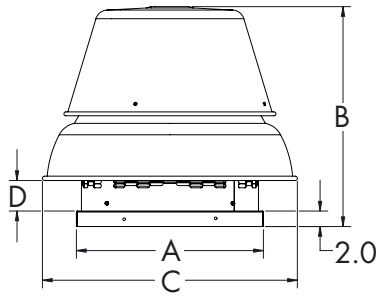

JencoFan

SDBD Sizes 6, 7, 8, & 10

SDBD Sizes 12, 14, 15, & 16

MODEL SDBD DIRECT DRIVE CENTRIFUGAL DOWNBLAST ROOF FANS

STANDARD FEATURES

- Exhaust air up to 4,980 CFM in high static pressure applications up to 1-3/4" w.g.
- Attractive spun aluminum exterior
- Direct drive units have low sound levels and quiet operation
- Curved non-overloading backward inclined wheel for efficiency at higher static pressures
- AMCA Air and Sound Licensed
- cULus 705 Listed

SDBDe FEATURES

- Centrifugal downblast roof fans with EC motors
- Ecowatt®

Size	A	B	C	D	Roof Opening	Curb O.D.	Damper O.D.	Average Ship Wt. Lbs.
6	18	14 1/8	22 5/16	1 1/2	13 1/2	16 1/2	12	109
7	18	16 13/16	22 5/16	4 1/8	13 1/2	16 1/2	12	109
8	18	20 1/2	22 5/16	4 1/8	13 1/2	16 1/2	12	109
10	18	20 1/2	22 5/16	5 1/8	13 1/2	16 1/2	12	109
12	20	27 5/16	27 5/8	3 7/8	15 1/2	18 1/2	14	122
14	20	27 5/16	27 5/8	3 7/8	15 1/2	18 1/2	14	126
15	24	28	32 7/8	4	19 1/2	22 1/2	18	140
16	24	28	32 7/8	4	19 1/2	22 1/2	18	140