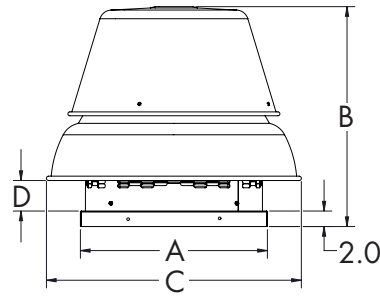

JencoFan

SDBD Sizes 6, 7, 8, & 10

SDBD Sizes 12, 14, 15, & 16

MODEL SDBD DIRECT DRIVE CENTRIFUGAL DOWNBLAST ROOF FANS

STANDARD FEATURES

- Exhaust air up to 4,980 CFM in high static pressure applications up to 1-3/4" w.g.
- Attractive spun aluminum exterior
- Direct drive units have low sound levels and quiet operation
- Curved non-overloading backward inclined wheel for efficiency at higher static pressures
- AMCA Air and Sound Licensed
- cULus 705 Listed

SDBDe FEATURES

- Centrifugal downblast roof fans with EC motors
- Ecowatt®

Ecowatt®

Size	A	B	C	D	Roof Opening	Curb O.D.	Damper O.D.	Approximate Weight (lbs)*
6	18	14 1/8	22 5/16	1 1/2	13 1/2	16 1/2	12	27
7	18	16 13/16	22 5/16	4 1/8	13 1/2	16 1/2	12	30
8	18	20 1/2	22 5/16	4 1/8	13 1/2	16 1/2	12	42
10	18	20 1/2	22 5/16	5 1/8	13 1/2	16 1/2	12	46
12	20	27 5/16	27 5/8	3 7/8	15 1/2	18 1/2	14	62
14	20	27 5/16	27 5/8	3 7/8	15 1/2	18 1/2	14	69
15	24	28	32 7/8	4	19 1/2	22 1/2	18	85
16	24	28	32 7/8	4	19 1/2	22 1/2	18	85