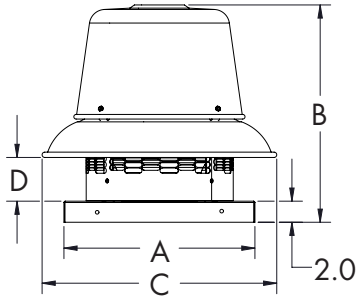

JencoFan

SDBD Sizes 6, 7, 8, & 10

SDBD Sizes 12, 14, 15, & 16

MODEL SDBD DIRECT DRIVE CENTRIFUGAL DOWNBLAST ROOF FANS

STANDARD FEATURES

- Exhaust air up to 4,980 CFM in high static pressure applications up to 1-3/4" w.g.
- Attractive spun aluminum exterior
- Direct drive units have low sound levels and quiet operation
- Curved non-overloading backward inclined wheel for efficiency at higher static pressures
- AMCA Air and Sound Licensed
- cULus 705 Listed

SDBDe FEATURES

- Centrifugal downblast roof fans with EC motors
- Ecowatt®

Size	A	B	C	D	Roof Opening	Curb O.D.	Damper O.D.	Average Ship Wt. Lbs.
6	18	14 1/8	22 5/16	1 1/2	13 1/2	16 1/2	12	109
7	18	16 13/16	22 5/16	4 1/8	13 1/2	16 1/2	12	109
8	18	20 1/2	22 5/16	4 1/8	13 1/2	16 1/2	12	109
10	18	20 1/2	22 5/16	5 1/8	13 1/2	16 1/2	12	109
12	20	27 5/16	27 5/8	3 7/8	15 1/2	18 1/2	14	122
14	20	27 5/16	27 5/8	3 7/8	15 1/2	18 1/2	14	126
15	24	28	32 7/8	4	19 1/2	22 1/2	18	140
16	24	28	32 7/8	4	19 1/2	22 1/2	18	140