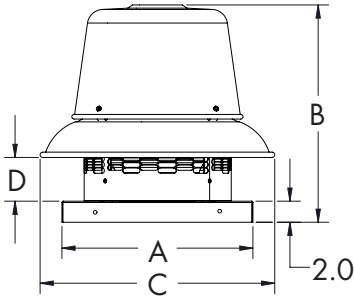

JencoFan

SDBD Sizes 6, 7, 8, & 10

SDBD Sizes 12, 14, 15, & 16

MODEL SDBD DIRECT DRIVE CENTRIFUGAL DOWNBLAST ROOF FANS

STANDARD FEATURES

- Exhaust air up to 4,980 CFM in high static pressure applications up to 1-3/4" w.g.
- Attractive spun aluminum exterior
- Direct drive units have low sound levels and quiet operation
- Curved non-overloading backward inclined wheel for efficiency at higher static pressures
- AMCA Air and Sound Licensed
- cULus 705 Listed

SDBDe FEATURES

- Centrifugal downblast roof fans with EC motors
- Ecowatt®

Ecowatt®

Size	A	B	C	D	Roof Opening	Curb O.D.	Damper O.D.	Approximate Weight (lbs)*
6	18	14 1/8	22 5/16	1 1/2	13 1/2	16 1/2	12	27
7	18	16 13/16	22 5/16	4 1/8	13 1/2	16 1/2	12	30
8	18	20 1/2	22 5/16	4 1/8	13 1/2	16 1/2	12	42
10	18	20 1/2	22 5/16	5 1/8	13 1/2	16 1/2	12	46
12	20	27 5/16	27 5/8	3 7/8	15 1/2	18 1/2	14	62
14	20	27 5/16	27 5/8	3 7/8	15 1/2	18 1/2	14	69
15	24	28	32 7/8	4	19 1/2	22 1/2	18	85
16	24	28	32 7/8	4	19 1/2	22 1/2	18	85