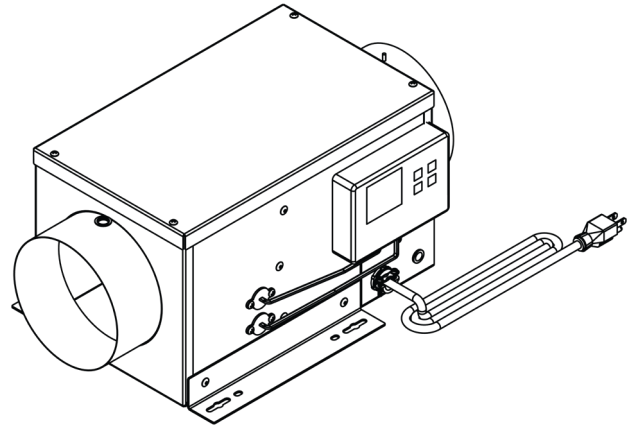

ReFresh RFV8-120AC-ES24V

Submittal

RFV8-120AC-ES24V

Specifications

- ES24V – Envirosense Ventilation Control mounted to outside of unit
- Low profile, galvanized, 26 ga., housing
- 6" round duct connectors
- Test port for easy air flow measurement
- Integral mounting tabs allow mounting in any orientation'
- Backward inclined wheel
- AC motor, 115/120V, 60 Hz
- 4 pole, permanently lubricated, thermally protected motor
- 6' power cord
- cULus 507 Listed
- Integral backdraft damper

Options and Accessories

- Motorized backdraft damper
- Duct heater

Dimensions