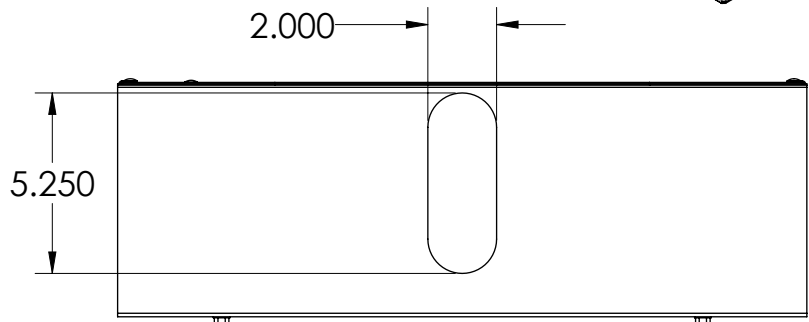

GREASE TROUGH FOR SERIES CM

Features

- Allows grease to collect in an easy to service container keeping roof area clean.
- Design allows for water and grease separation.
- Weather resistant aluminum construction.