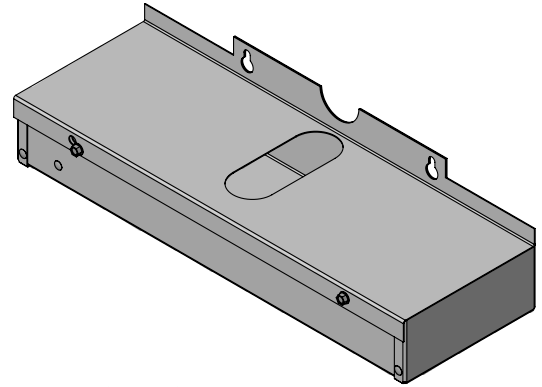

GREASE TROUGH FOR SERIES CM

Features

- Allows grease to collect in an easy to service container keeping roof area clean.
- Design allows for water and grease separation.
- Weather resistant aluminum construction.