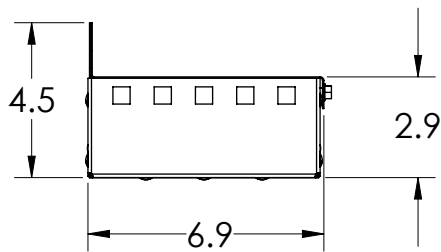

GREASE TROUGH FOR SERIES CM

Features

- Allows grease to collect in an easy to service container keeping roof area clean.
- Design allows for water and grease separation.
- Weather resistant aluminum construction.