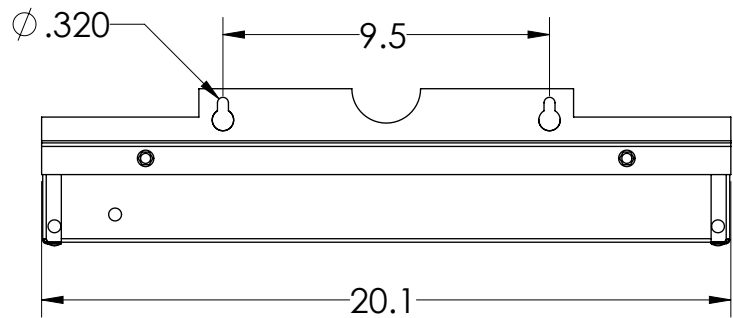

GREASE TROUGH FOR SERIES CM

Features

- Allows grease to collect in an easy to service container keeping roof area clean.
- Design allows for water and grease separation.
- Weather resistant aluminum construction.