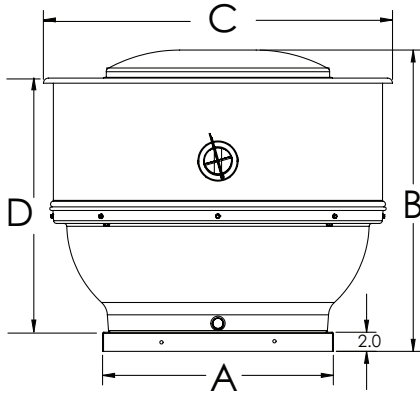

JencoFan

MODEL STXD (Sizes 6-16) DIRECT DRIVE CENTRIFUGAL DOWNBLAST ROOF EXHAUSTER

STANDARD FEATURES

- Exhaust air up to 4,780 CFM in high static pressure applications up to 1-1/2" w.g.
- Attractive spun aluminum exterior
- Direct drive units have low sound levels and quiet operation
- Curved non-overloading backward inclined wheel for efficiency at higher static pressures
- Roof or sidewall mounting options
- AMCA Air and Sound Licensed
- cULus 705 or 762 Listed
- NFPA - suitable for National Fire Protection Association Installations

Size	A	B	C	D	Roof Opening	Curb O.D.	Damper O.D.	Average Ship Wt. Lbs.
6	18 1/8	25 1/2	28 5/8	19 3/4	13 1/2	16 1/2	12	90
7	18 1/8	25 1/2	28 5/8	19 3/4	13 1/2	16 1/2	12	89
8	18 1/8	25 1/2	28 5/8	19 3/4	13 1/2	16 1/2	12	98
10	18 1/8	25 1/2	28 5/8	19 3/4	13 1/2	16 1/2	12	114
12	20 1/8	27 1/8	31 1/4	21 3/8	15 1/2	18 1/2	14	118
14	20 1/8	27 1/8	31 1/4	21 3/8	15 1/2	18 1/2	14	117
15	24 1/8	27 7/8	36 1/2	22	19 1/2	22 1/2	18	135
16	24 1/8	27 7/8	36 1/2	22	19 1/2	22 1/2	18	136