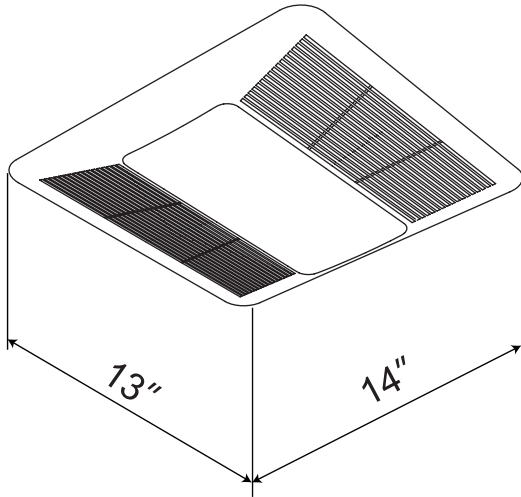

Dimensions (inches)

Features:

- 11 watt LED light
- 2 watt LED night light setting
- LED light is 4100K/1100 lumens
- LED night light setting is 200 lumens
- Simple plug into receptacle in fan housing
- Can be installed with new fan or as an add-on later