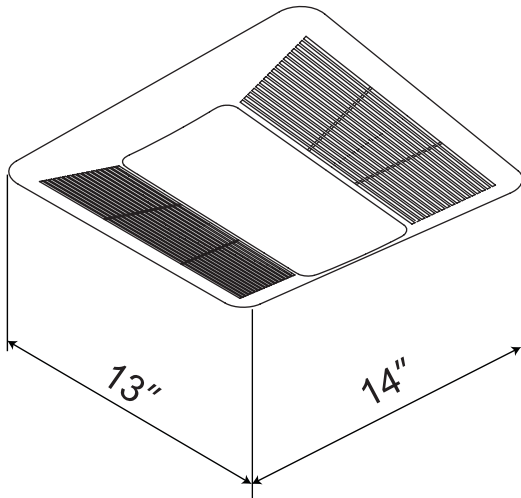

PC with PCLK Installed

**Dimensions (inches)**

**Features:**

- 13 watt GU24 bulb included (900 Lumens)
- 4 watt night light bulb included
- Simple plug into receptacle in fan housing
- Can be installed with new fan or as an add-on later